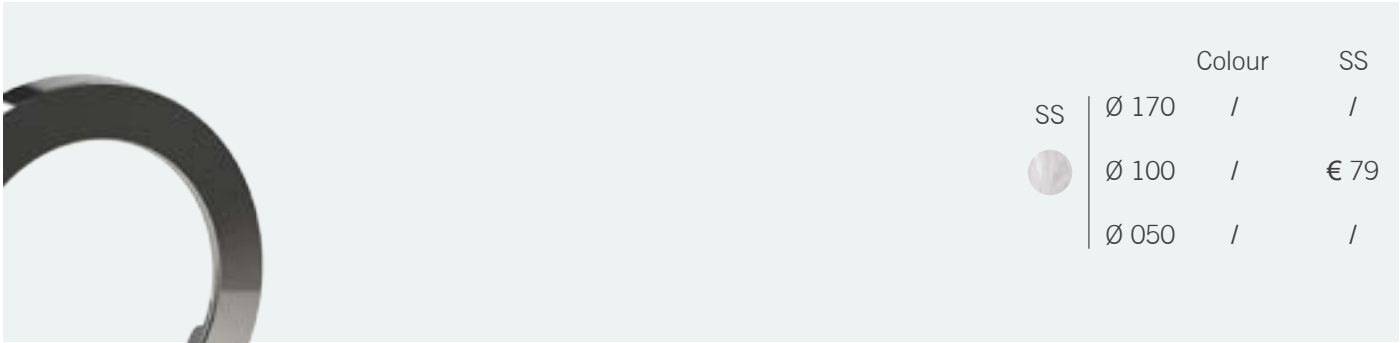

RP Small faceplate for stair lighting, stainless steel only