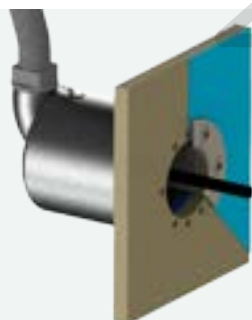

PZA-WTM-S

- Wall conduit to flex tube 25mm or cable
- Internal cable gland
- High quality flex tube included

€ 48

PZA-WTM-G

- Wall conduit to glue Ø 50 - 63 mm PVC pipe

€ 48

PZA-WTM-SS

- Wall conduit stainless steel (316L) to flex tube 25mm
- Internal cable gland
- High quality flex tube included