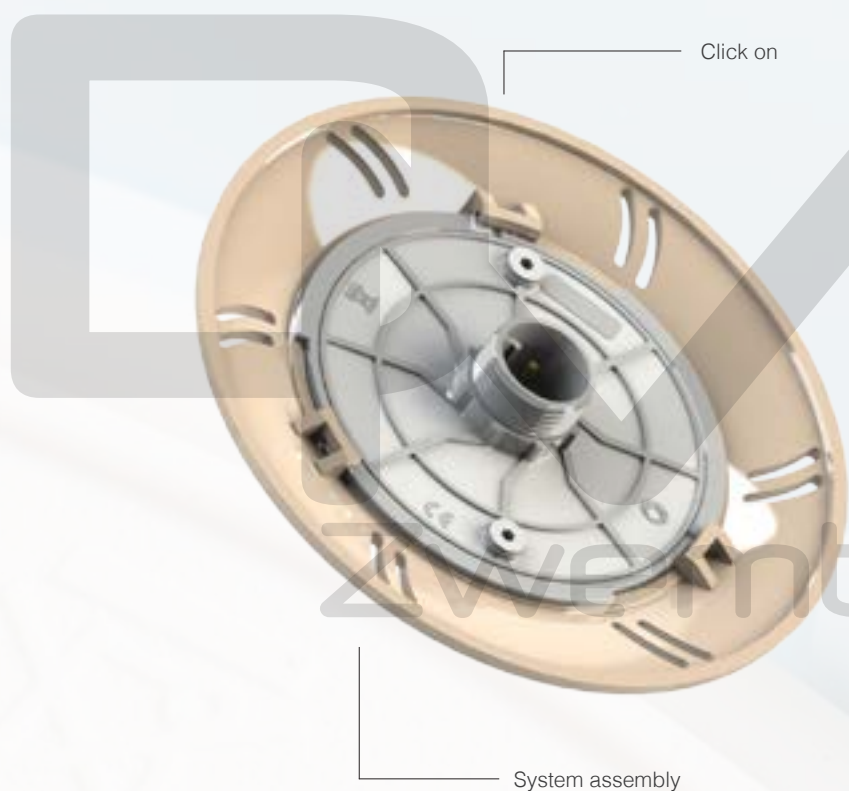

DMAX

Zwembaden

Face Plates

A wide selection of face plates is available for the Adagio^{PRO} to offer you the opportunity to give a personal touch to your pool.

Detail

Click on

System assembly

ClickOn™