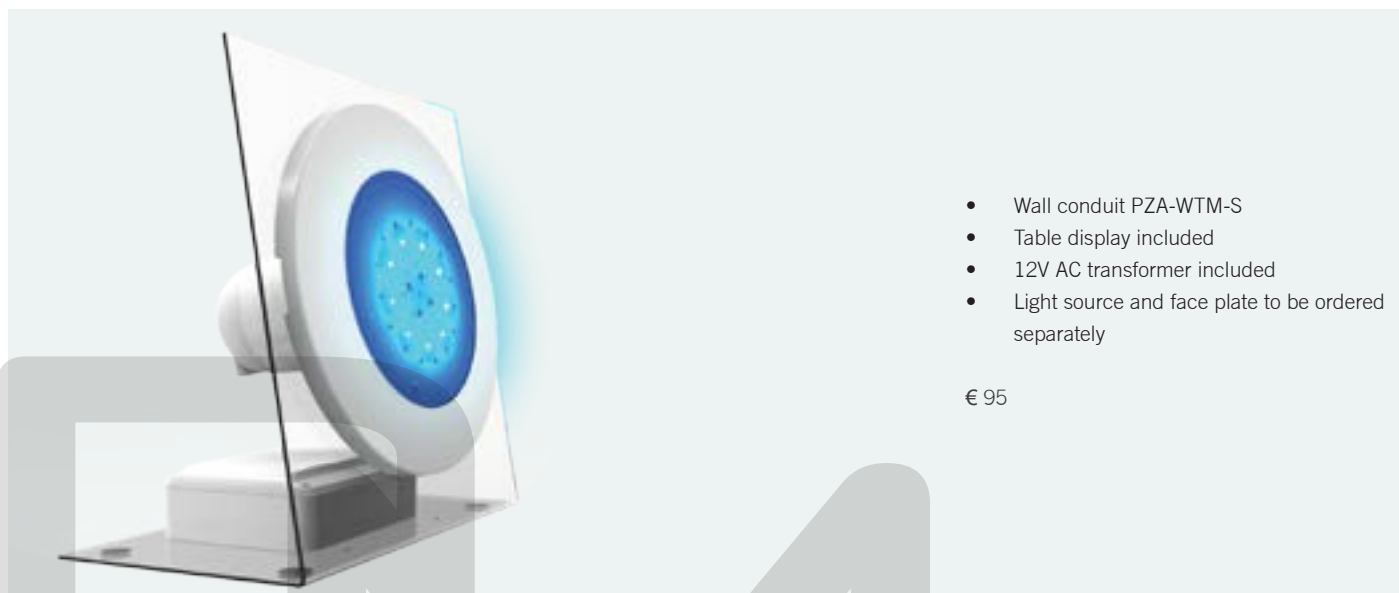

Tech Specs

Promo Kit

DEMO-01 Functional table stand for ADAGIO^{PRO}

- Wall conduit PZA-WTM-S
- Table display included
- 12V AC transformer included
- Light source and face plate to be ordered separately