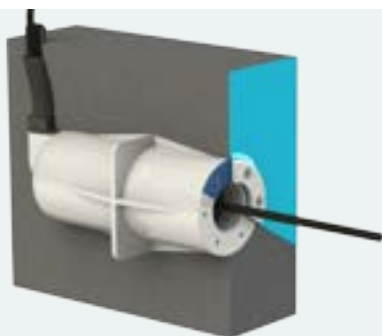

Concrete or Stone Wall Pools, Liner, Mosaic Pools

PZA-WC-S