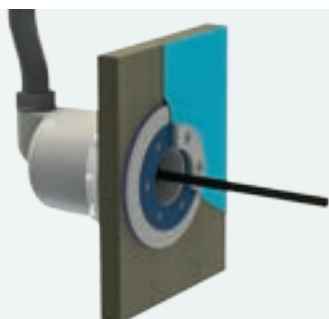

Polyester, Metal or Wooden Wall Pools

PZA-WTM-S

- Wall conduit to flex tube 25mm or cable
- Internal cable gland
- High quality flex tube included

€ 48