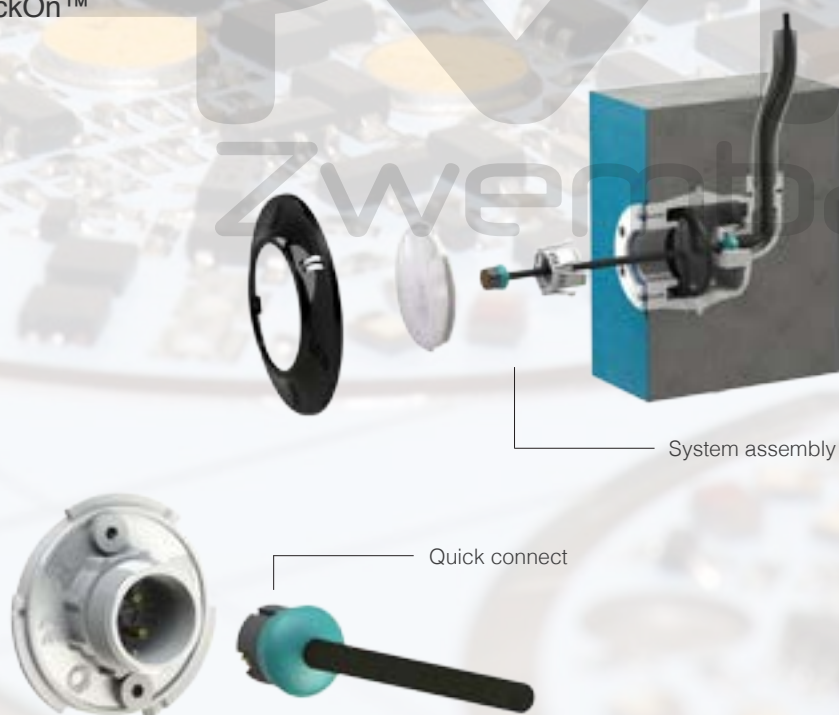

Features & benefits

- 3 available diameters: 50, 100 and 170mm
- Can be installed in most 1 1/2 " wall conduits
- The 170mm version is fully compatible with PAR56 niche
- Long lifetime LEDs: >50.000 hours
- Resin filled NoAirTM housing: impossible for water to infiltrate in the light
- The use of high quality polymers makes the light salt electrolysis compatible
- Detachable 4m rubber cable included
- Programmable white and 11 RGB colour modes with smooth transitions
- Dimming possibility
- Very wide beam angle to avoid dark spots in the pool
- A wide selection of faceplates available for personalization
- Easy to install due to features like QuickConnectTM, PressFitTM and ClickOnTM