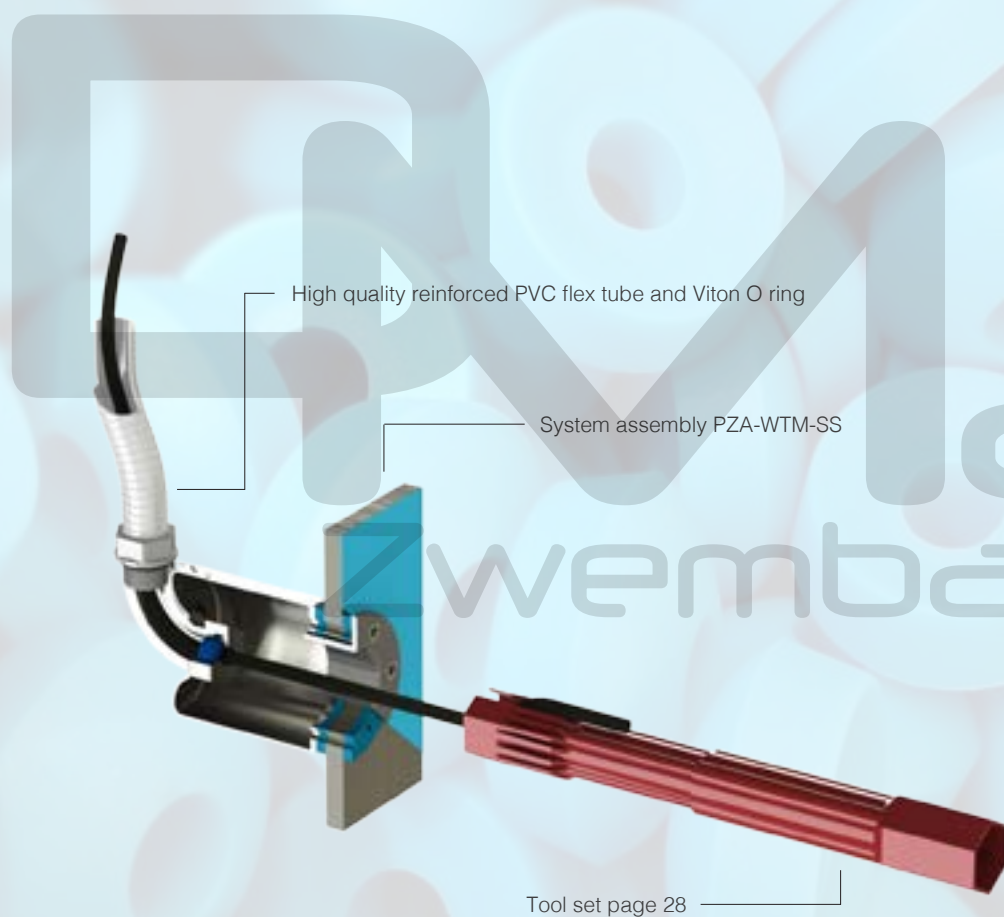

Because there are many types of pools and materials, the Spectravision® family offers a wide range of wall conduits for any kind of application. In most conduits the internal cable gland keeps the cable tube dry and allows cable replacement. The inside of our conduits can hold a cable long enough to reach above the surface of the water, changing a light was never so easy. Check out our newest family member, the rugged and indestructible Stainless Steel conduit.

Detail