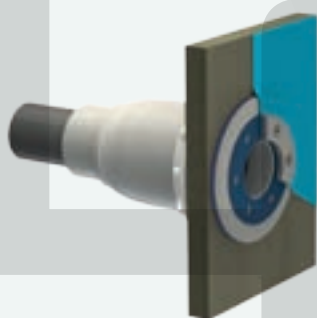

PZA-WTM-G

- Wall conduit to glue Ø 50 - 63 mm PVC pipe

€ 48