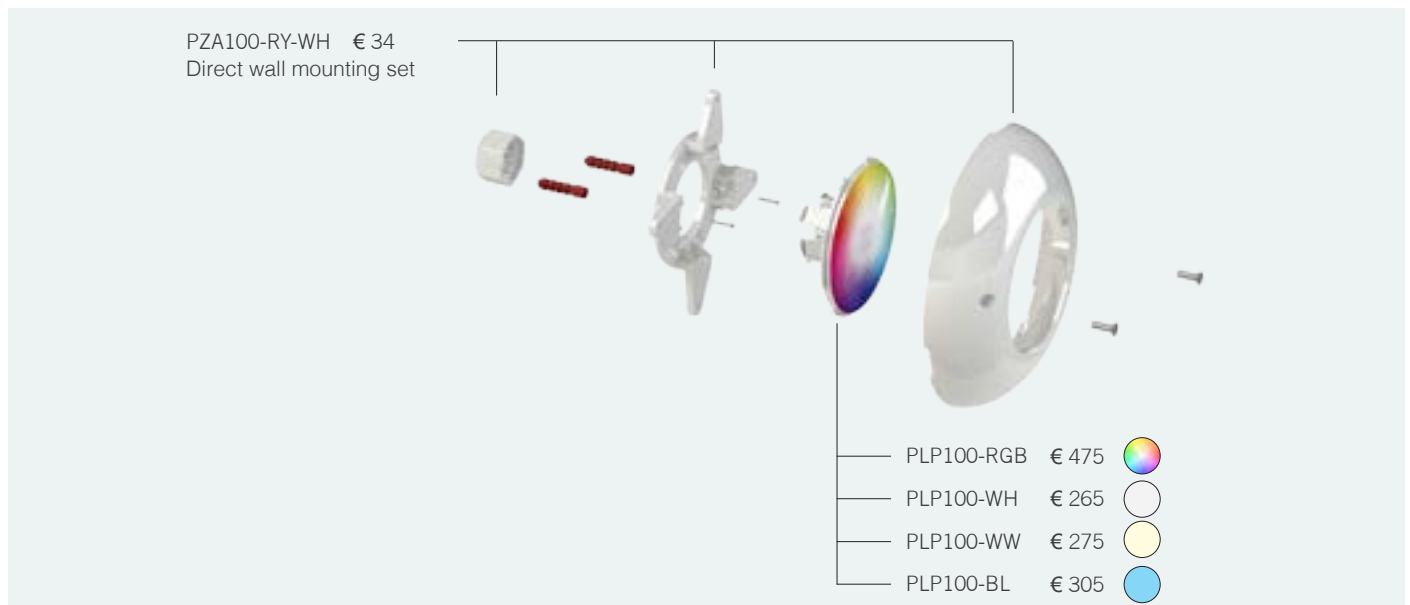

Direct Wall Mounting

PZA100-RY-WH