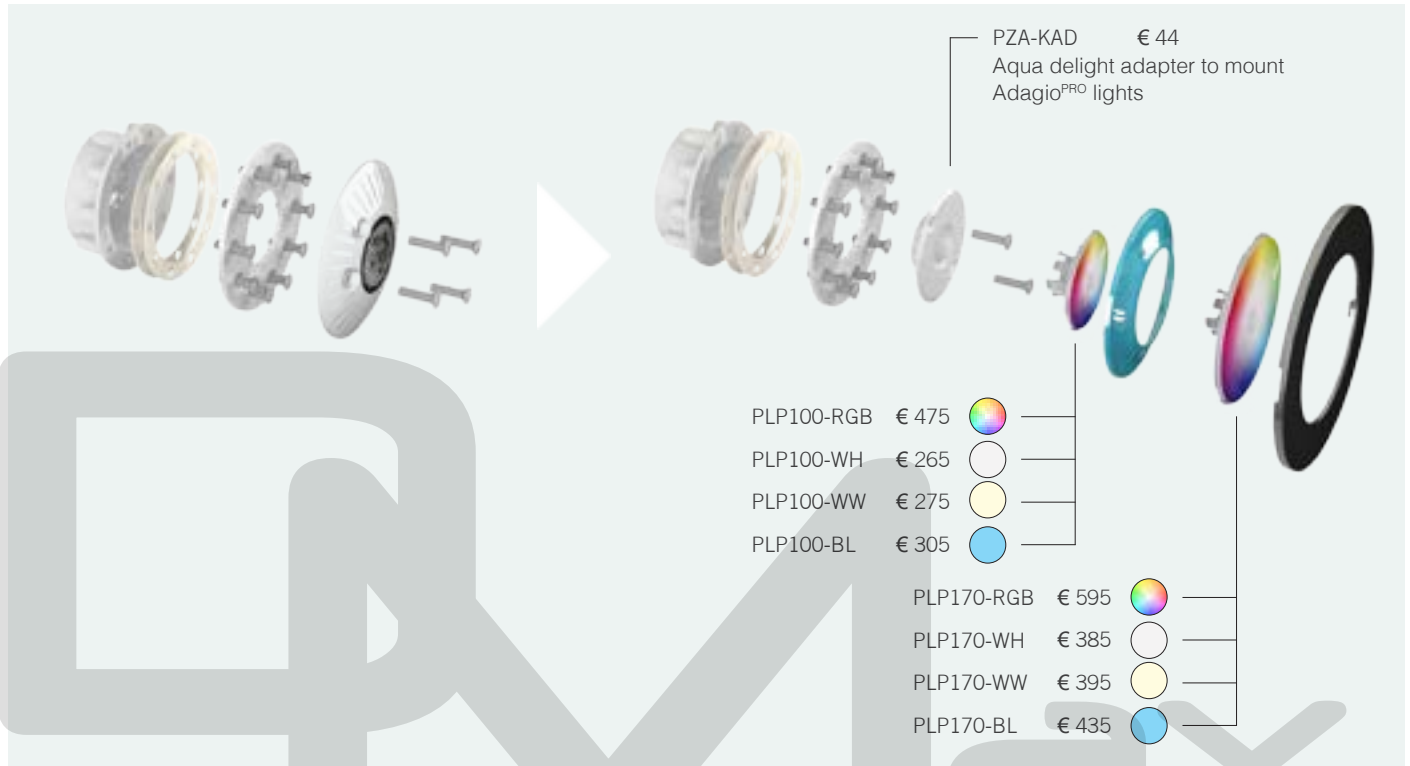

Detail

System assembly PZA100-RY-WH

PAR56 Retrofit Solutions

Standard retrofit solution

PZS170-MTS solution for MTS niche

Adapter plate for Aqua Delight Niche

PZA-KAD

Direct Wall Mounting